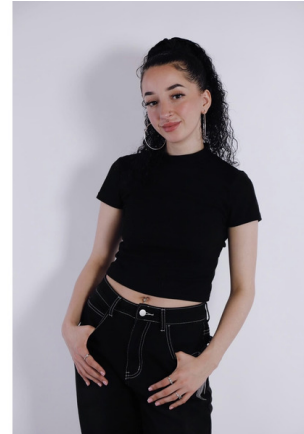

# SHENICE MOREMI

---

 Spotlight

AGE 23yrs  
HEIGHT 163cm/5'4"

CLOTHES SIZE 8/10

SHOE SIZE 5

**MUNE**  
CASTING AGENCY

07736546575  
sally.grady@muneagency.co.uk